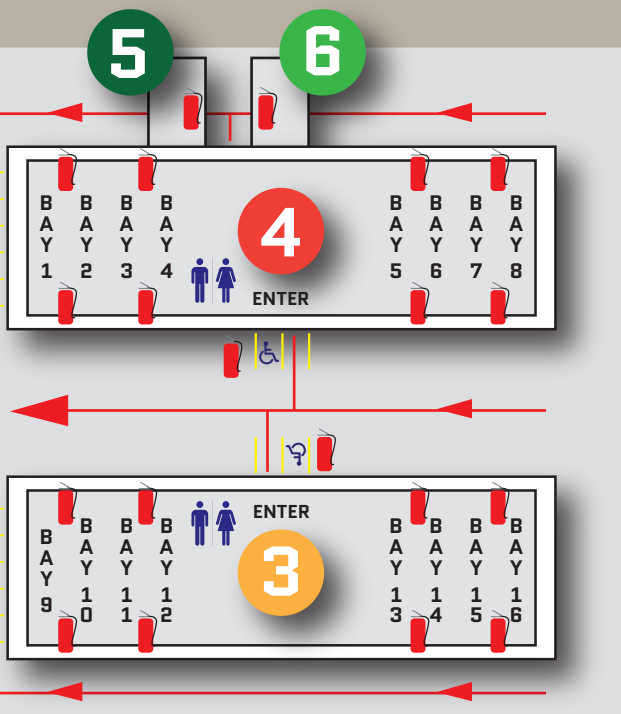

SOUTHWEST INDUSTRIAL RIGGING

W. BROADWAY ROAD

S. 33RD AVENUE

COMPLEX MAP

S. 35TH AVENUE

EMP. ENTRY

EMPLOYEE PARKING

MAIN ENTRY

- 1** SHIPPING & RECEIVING
- 2** WAREHOUSE
- 3** BUILDING B
 - SAFETY OFFICE • FAB SHOP
 - TIRE SHOP • SHOP BAYS
- 4** BUILDING A
 - ADMIN OFFICES • PARTS
 - SERVICE BAYS • LOBBY
- 5** DISPATCH OFFICE
- 6** SALES OFFICE
- 7** PAINT SHOP
- 8** FUEL STATION
- 9** LIBERTY C & R CONSULTING