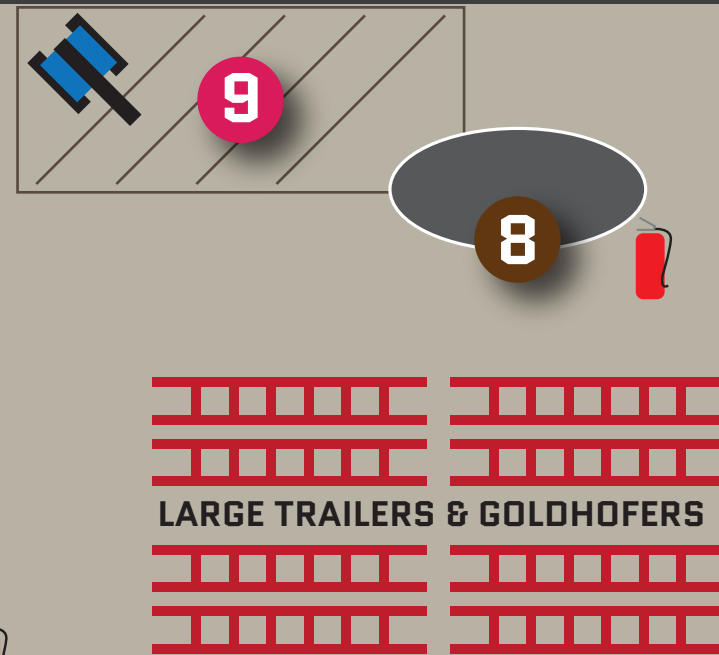

SOUTHWEST INDUSTRIAL RIGGING

W. BROADWAY ROAD

S. 33RD AVENUE

COMPLEX MAP

S. 35TH AVENUE

EMP. ENTRY

EMPLOYEE PARKING

MAIN ENTRY

- 1** SHIPPING & RECEIVING
- 2** WAREHOUSE
- 3** BUILDING B
 - SAFETY OFFICE • FAB SHOP
 - TIRE SHOP • SHOP BAYS
- 4** BUILDING A
 - ADMIN OFFICES • PARTS
 - SERVICE BAYS • LOBBY
- 5** DISPATCH OFFICE
- 6** SALES OFFICE
- 7** PAINT SHOP
- 8** FUEL STATION
- 9** LIBERTY C & R CONSULTING