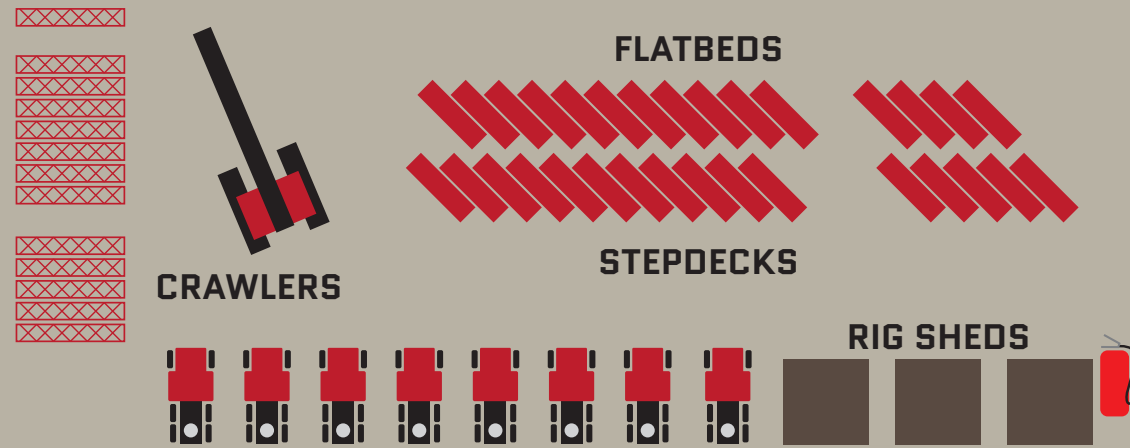

SOUTHWEST INDUSTRIAL RIGGING

W. BROADWAY ROAD

S. 33RD AVENUE

COMPLEX MAP

S. 35TH AVENUE

EMP. ENTRY

EMPLOYEE PARKING

MAIN ENTRY

- 1** SHIPPING & RECEIVING
- 2** WAREHOUSE
- 3** BUILDING B
 - SAFETY OFFICE • FAB SHOP
 - TIRE SHOP • SHOP BAYS
- 4** BUILDING A
 - ADMIN OFFICES • PARTS
 - SERVICE BAYS • LOBBY
- 5** DISPATCH OFFICE
- 6** SALES OFFICE
- 7** PAINT SHOP
- 8** FUEL STATION
- 9** LIBERTY C & R CONSULTING