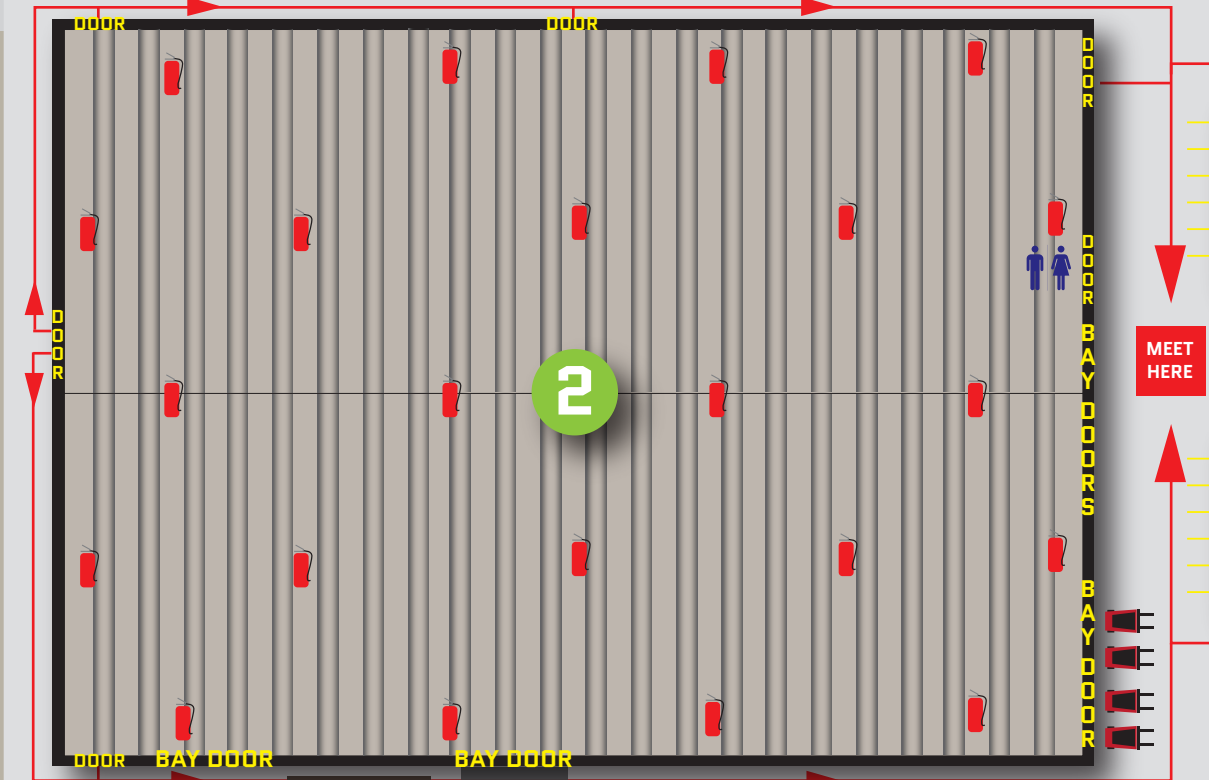

SOUTHWEST INDUSTRIAL RIGGING

W. BROADWAY ROAD

S. 33RD AVENUE

COMPLEX MAP

S. 35TH AVENUE

EMP. ENTRY

EMPLOYEE PARKING

MAIN ENTRY

- 1** SHIPPING & RECEIVING
- 2** WAREHOUSE
- 3** BUILDING B
 - SAFETY OFFICE • FAB SHOP
 - TIRE SHOP • SHOP BAYS
- 4** BUILDING A
 - ADMIN OFFICES • PARTS
 - SERVICE BAYS • LOBBY
- 5** DISPATCH OFFICE
- 6** SALES OFFICE
- 7** PAINT SHOP
- 8** FUEL STATION
- 9** LIBERTY C & R CONSULTING