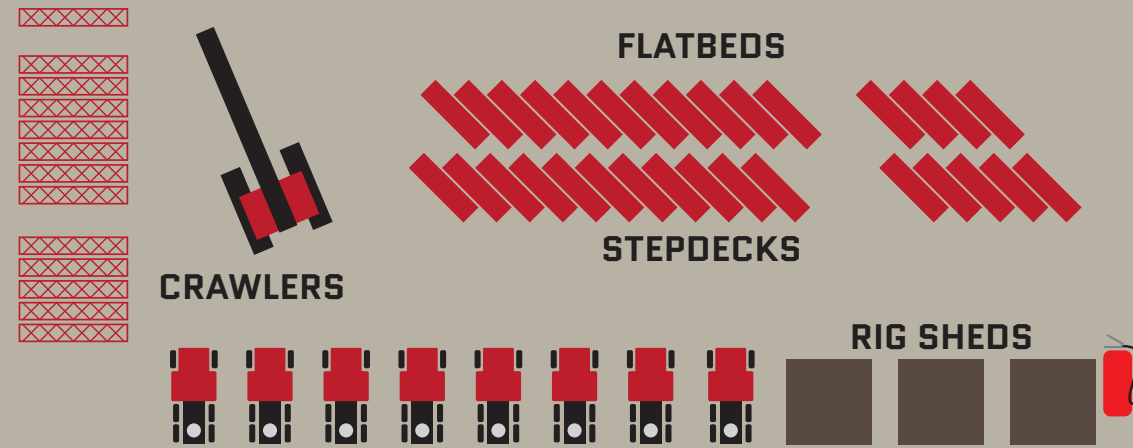

SOUTHWEST INDUSTRIAL RIGGING

W. BROADWAY ROAD

S. 33RD AVENUE

SCAN FOR DIGITAL VERSION

FACILITIES MAP

ALL-TERRAIN & ROUGH TERRAIN CRANES

S. 35TH AVENUE

EMP. ENTRY

EMPLOYEE PARKING

- 1** SHIPPING & RECEIVING
- 2** WAREHOUSE
- 3** BUILDING B
 - SAFETY OFFICE • FAB SHOP
 - TIRE SHOP • SHOP BAYS
- 4** BUILDING A
 - ADMIN OFFICES • PARTS
 - SERVICE BAYS • LOBBY
- 5** DISPATCH OFFICE
- 6** SALES OFFICE
- 7** PAINT SHOP
- 8** FUEL STATION