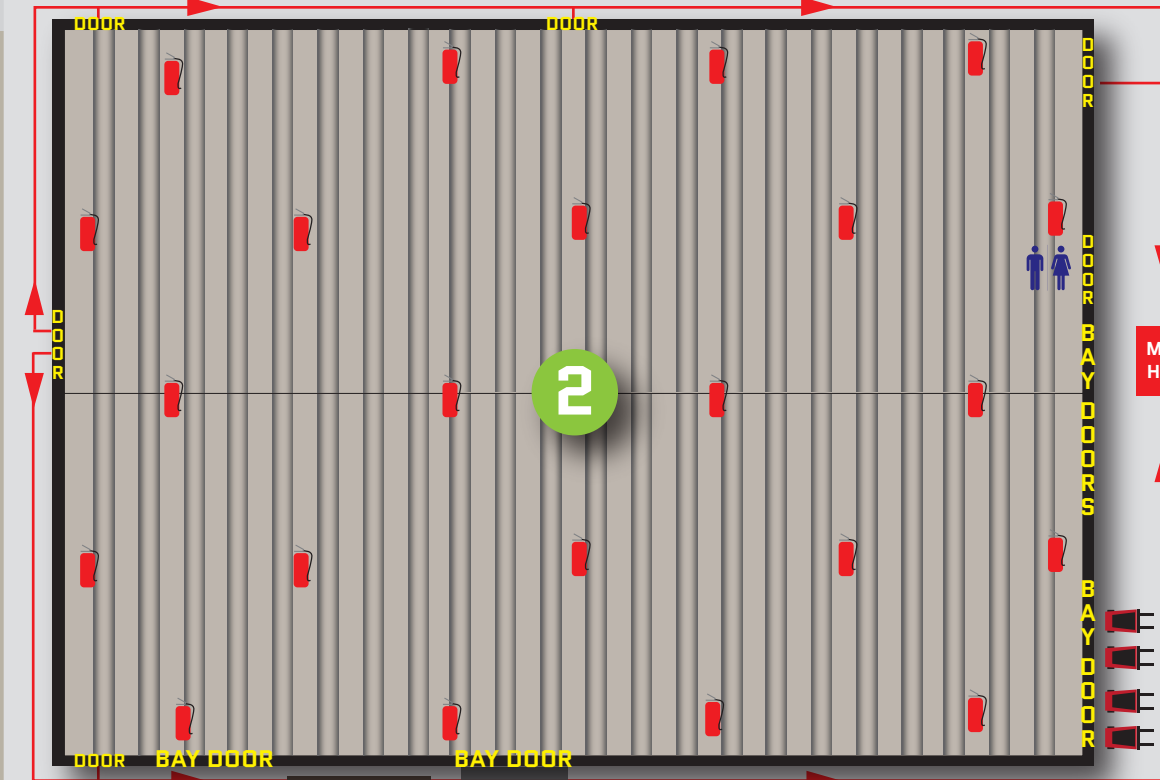

SOUTHWEST INDUSTRIAL RIGGING

W. BROADWAY ROAD

S. 33RD AVENUE

SCAN FOR DIGITAL VERSION

FACILITIES MAP

ALL-TERRAIN & ROUGH TERRAIN CRANES

S. 35TH AVENUE

EMP. ENTRY

EMPLOYEE PARKING

- 1** SHIPPING & RECEIVING
- 2** WAREHOUSE
- 3** BUILDING B
 - SAFETY OFFICE • FAB SHOP
 - TIRE SHOP • SHOP BAYS
- 4** BUILDING A
 - ADMIN OFFICES • PARTS
 - SERVICE BAYS • LOBBY
- 5** DISPATCH OFFICE
- 6** SALES OFFICE
- 7** PAINT SHOP
- 8** FUEL STATION