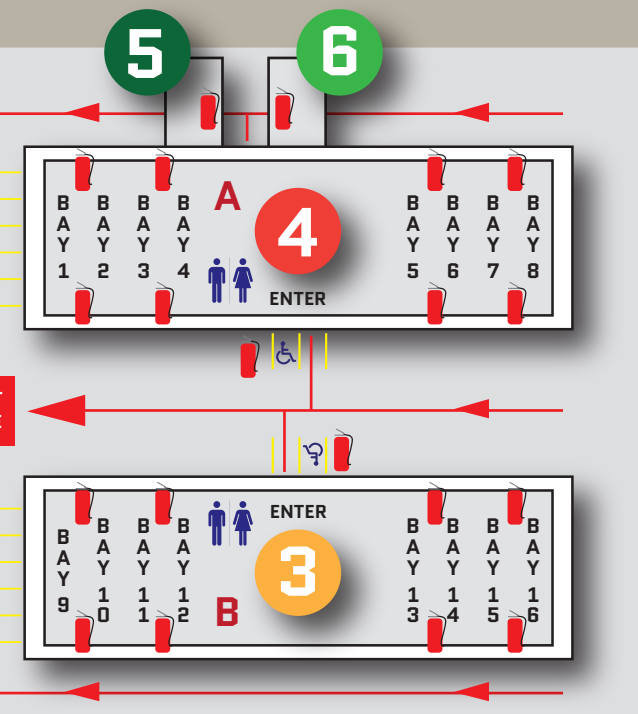

SOUTHWEST INDUSTRIAL RIGGING

W. BROADWAY ROAD

S. 33RD AVENUE

SCAN FOR DIGITAL VERSION

FACILITIES MAP

ALL-TERRAIN & ROUGH TERRAIN CRANES

S. 35TH AVENUE

EMP. ENTRY

EMPLOYEE PARKING

- 1** SHIPPING & RECEIVING
- 2** WAREHOUSE
- 3** BUILDING B
 - SAFETY OFFICE • FAB SHOP
 - TIRE SHOP • SHOP BAYS
- 4** BUILDING A
 - ADMIN OFFICES • PARTS
 - SERVICE BAYS • LOBBY
- 5** DISPATCH OFFICE
- 6** SALES OFFICE
- 7** PAINT SHOP
- 8** FUEL STATION